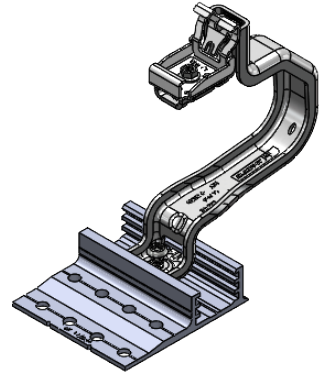

# COMMERCIAL DRAWING

**ESDEC**

INNOVATIVE MOUNTING SYSTEMS

ESDEC BV  
Londenstraat 16  
7418 EE Deventer  
The Netherlands

DISCLAIMER  
NO RIGHTS CAN BE DERIVED FROM THE  
INFORMATION PROVIDED BY THIS DOCUMENT.

PRODUCT LINE:

CF EVO

NO: 904936

TITLE:

ROOF HOOK PRO

ARTICLE NO: 1008041

Units: mm

Date: 15-11-2023