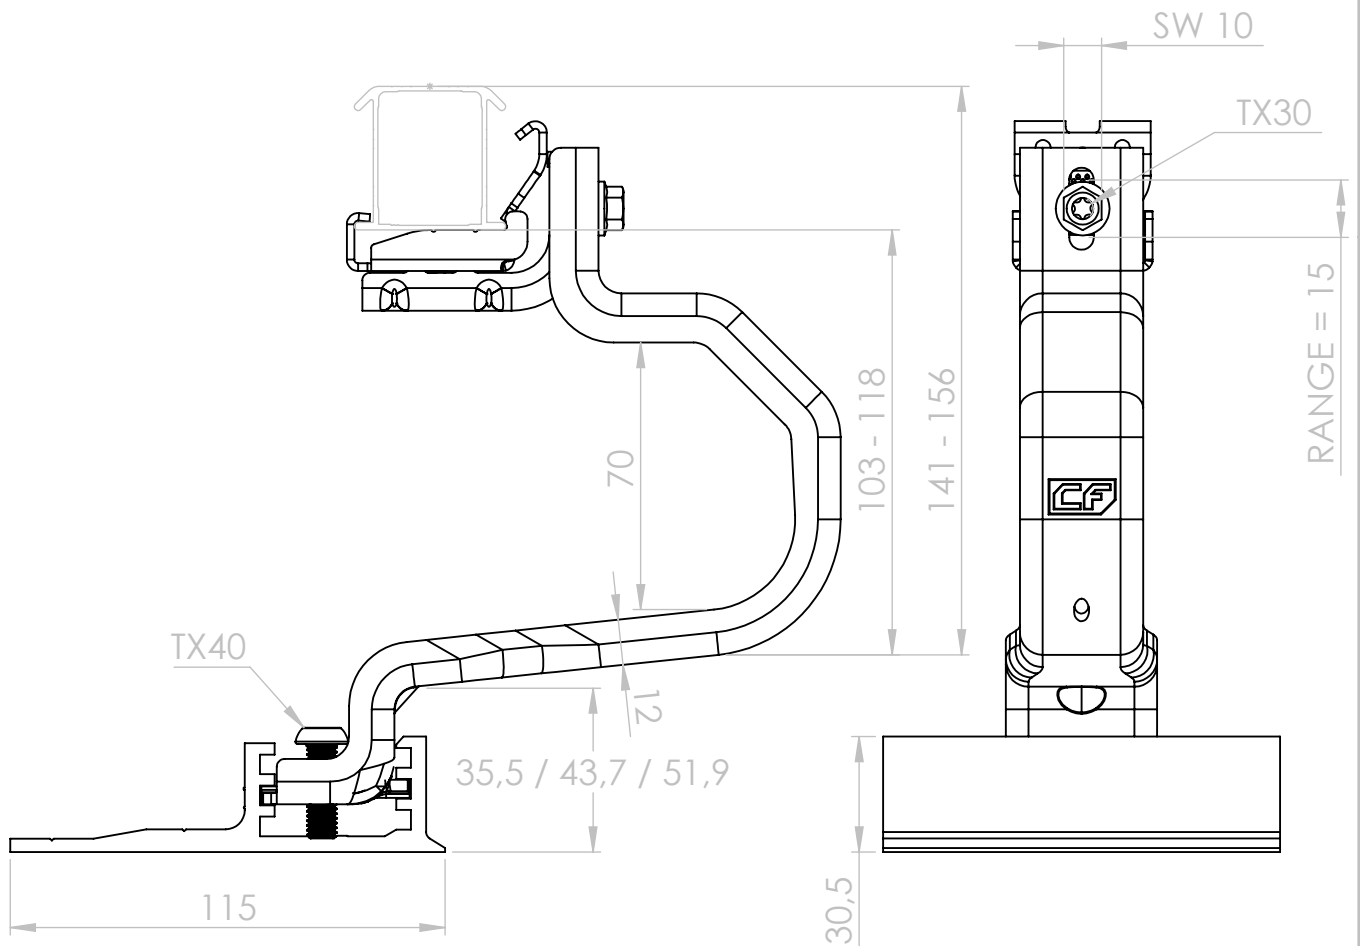

# COMMERCIAL DRAWING

**ESDEC**

INNOVATIVE MOUNTING SYSTEMS

ESDEC BV  
Londenstraat 16  
7418 EE Deventer  
The Netherlands

DISCLAIMER  
NO RIGHTS CAN BE DERIVED FROM THE  
INFORMATION PROVIDED BY THIS DOCUMENT.

PRODUCT LINE:

CF EVO

NO: 904936

TITLE:

ROOF HOOK PRO

ARTICLE NO: 1008041

Units: mm

Date: 15-11-2023

Name: GKL

Scale: 1:2

Drawn: 15-11-2023

GKL

Checked: 15-11-2023

JFG

Size: A4

Last mod.: 08-05-2024

GKL

MATERIAL:

STEEL + ALUMINIUM

COLOR INFORMATION:

METALLIC

DRAWING STATUS:

APPROVED

Revision