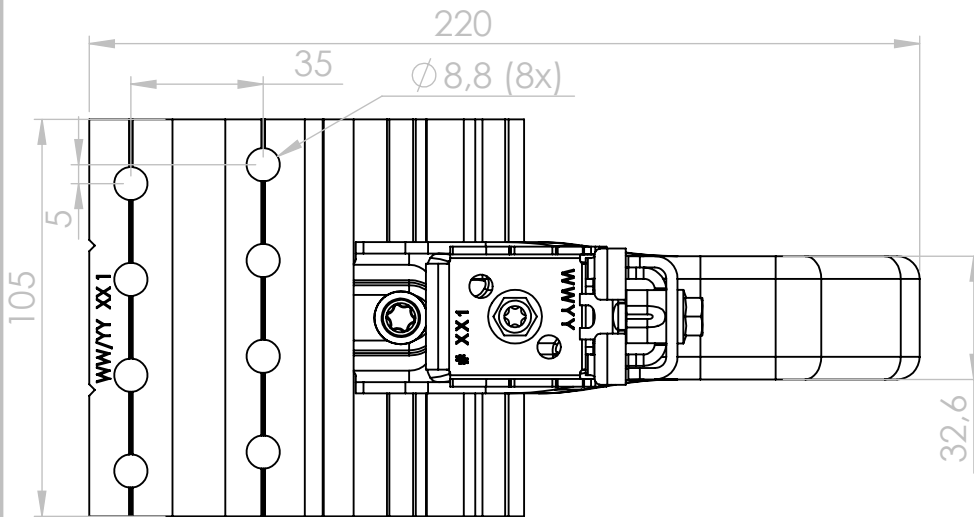

# COMMERCIAL DRAWING

**ESDEC**

INNOVATIVE MOUNTING SYSTEMS

ESDEC BV  
Londenstraat 16  
7418 EE Deventer  
The Netherlands

DISCLAIMER  
NO RIGHTS CAN BE DERIVED FROM THE  
INFORMATION PROVIDED BY THIS DOCUMENT.

PRODUCT LINE:

CF EVO

NO: 904936

TITLE:

ROOF HOOK PRO

ARTICLE NO: 1008041

Units: mm

Date: 15-11-2023

Name: GKL

Scale: 1:2

Drawn: 15-11-2023

GKL

Checked: 15-11-2023

JFG

Size: A4

Last mod.: 08-05-2024